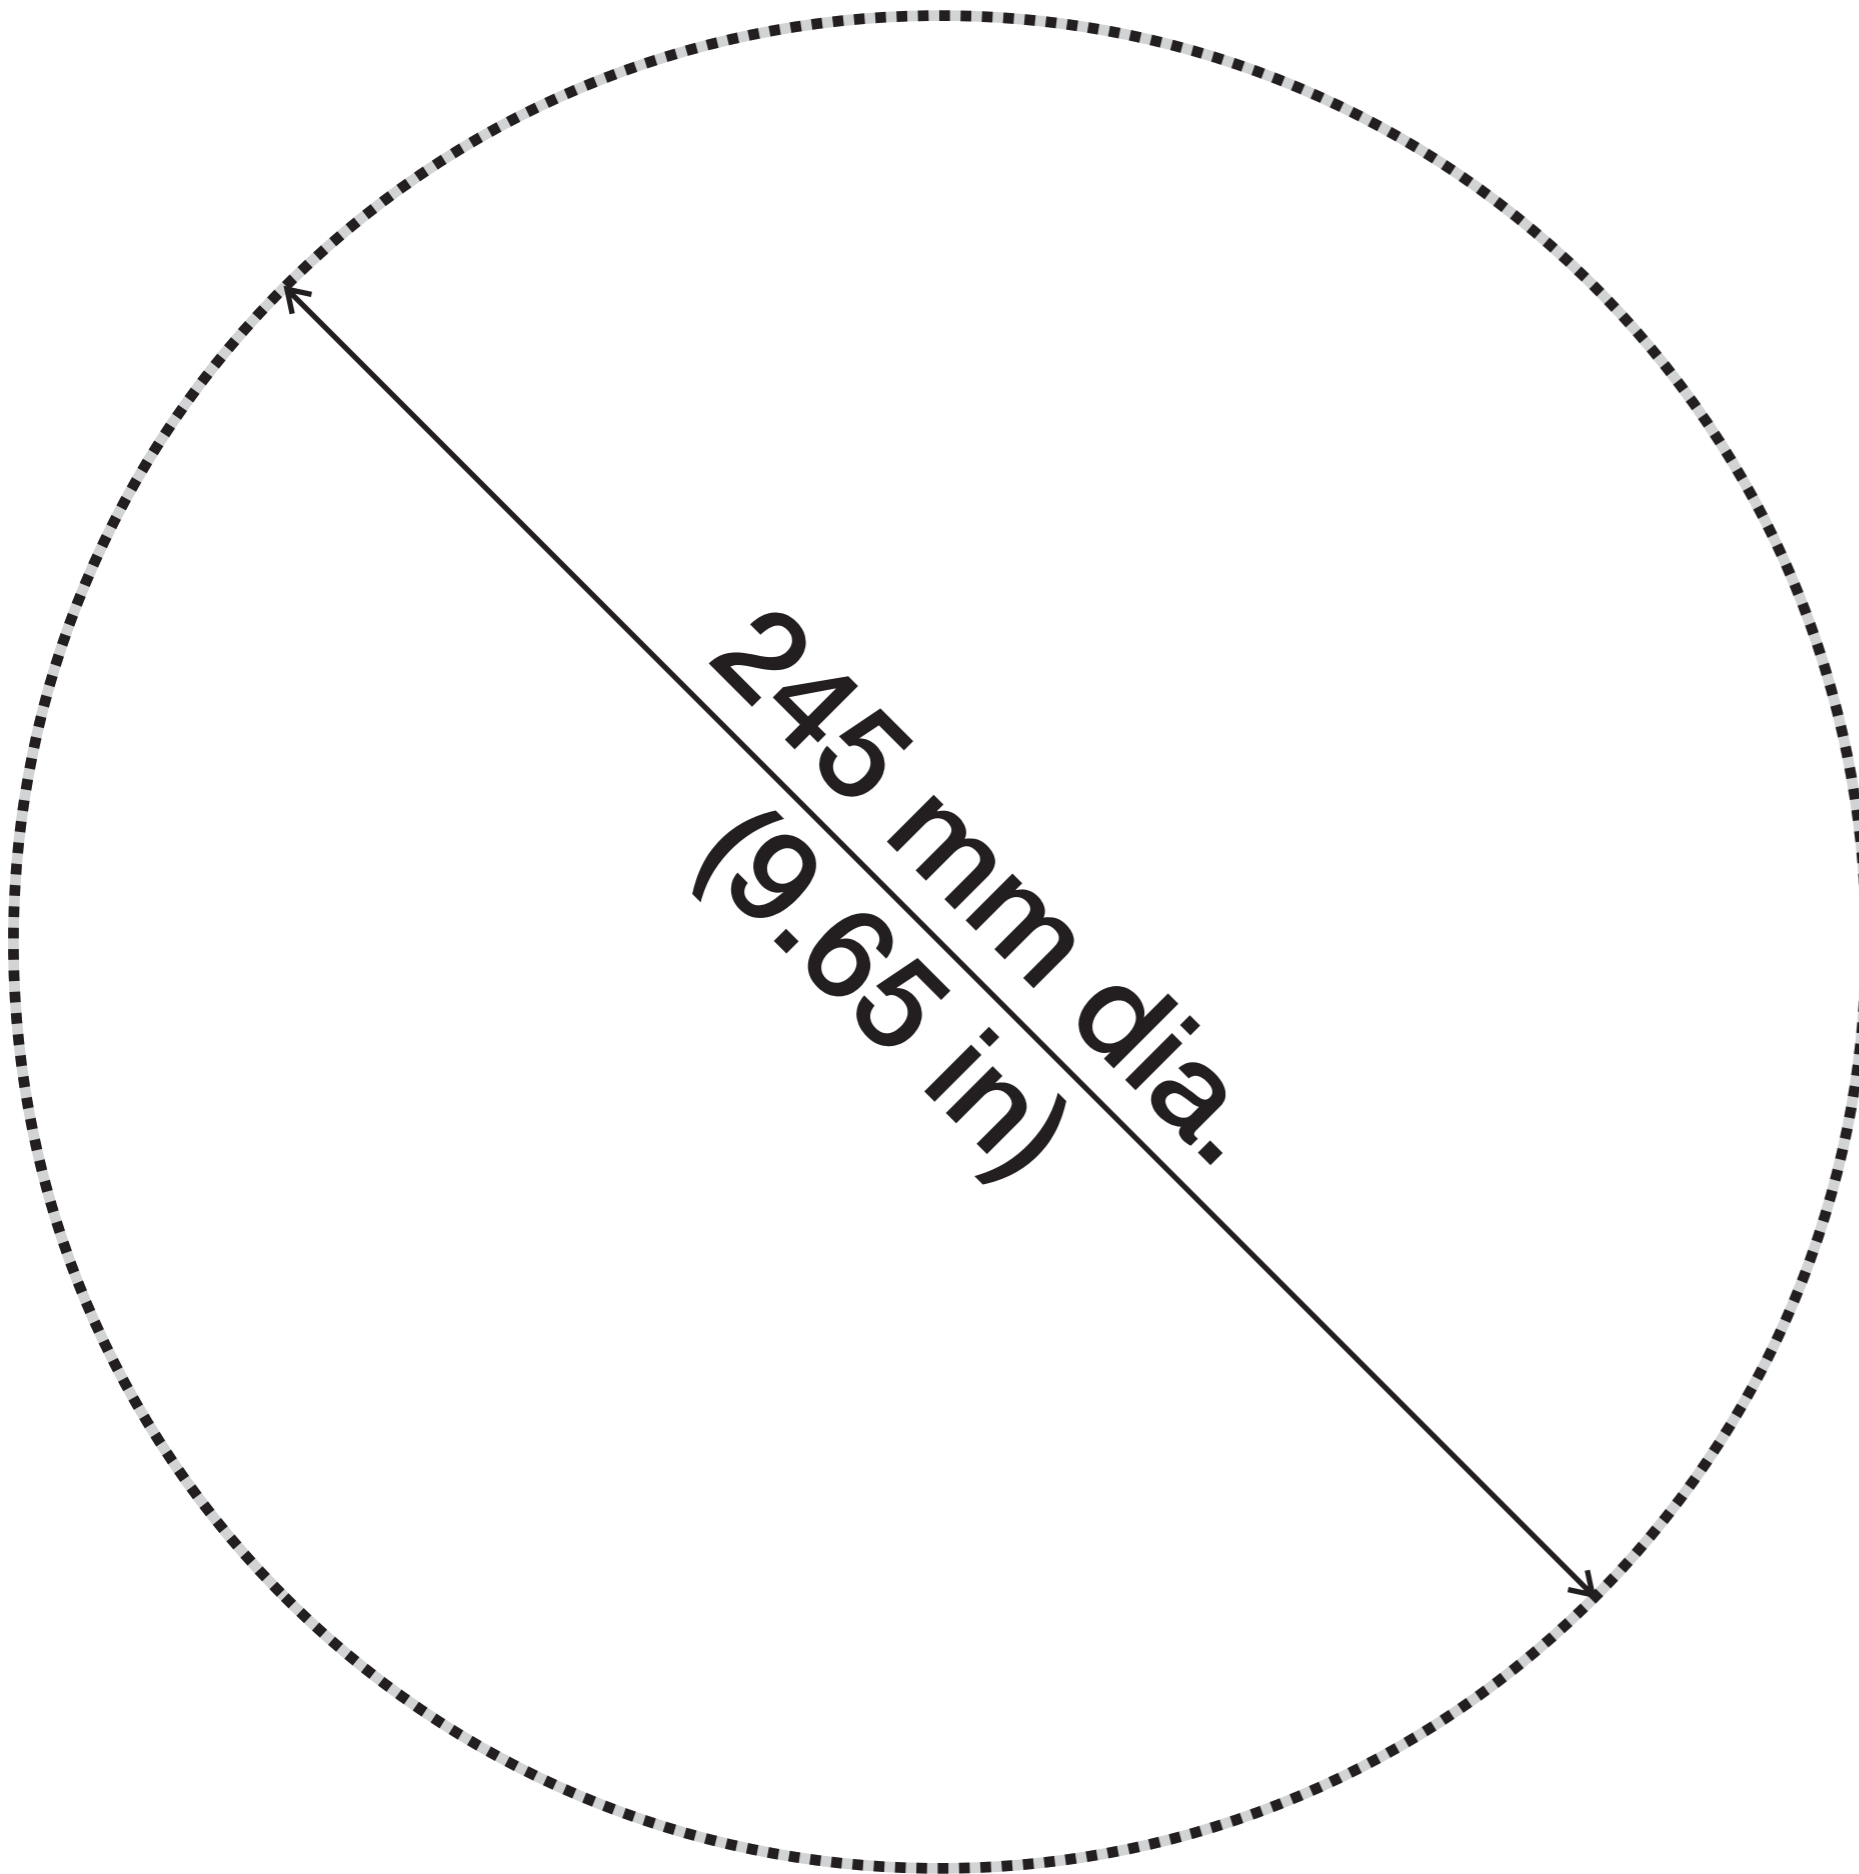

QSCTM

**AD-C4T-LP
& AD-C6T
Cutout template**

Print setup instructions:

1. Select A3 paper size.
2. Select actual size (i.e., no zooming, no "Fit to page," etc.)

© 2016 QSC, LLC
Costa Mesa, CA USA
qsc.com