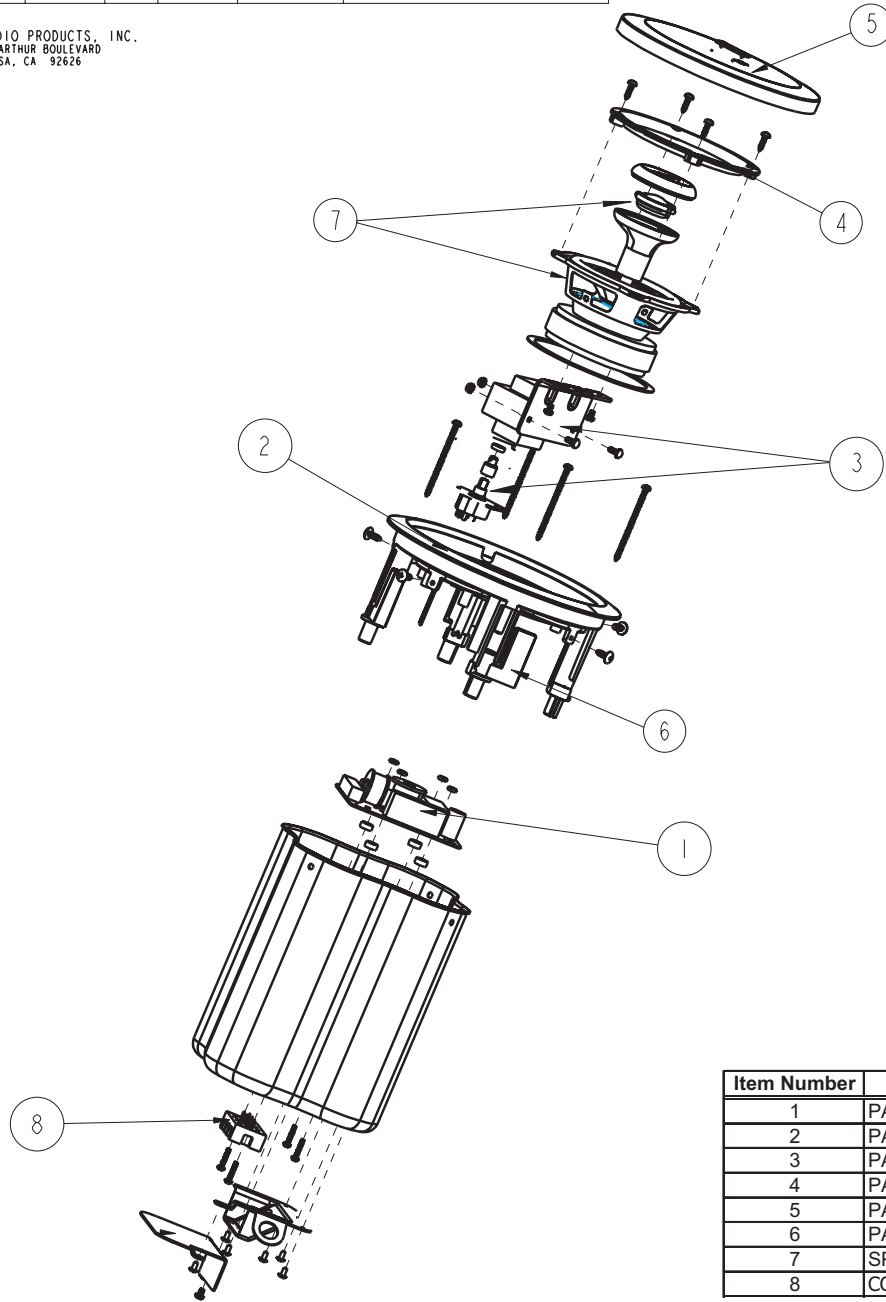

√	√	√	No.	1	0	QSC
						AD-C42

QSC QSC AUDIO PRODUCTS, INC.
1675 MACARTHUR BOULEVARD
COSTA MESA, CA 92626

Item Number	Component Part Number	Part Description
1	PA-000151-GP	CROSSOVER ASSY,AD-C42T,,,
2	PA-000152-GP	BAFFLE ASSY,W/DOG EAR/RING ASSY,AD-C42T,,
3	PA-000153-GP	TRANSFORMER/TAP SWITCH ASSY,AD-C42T,,,
4	PA-000154-GP	AD-C42T TRIM RING ASSY,SPARE PARTS,,,
5	PA-000155-GP	AD-C42T GRILLE ASSY,,,
6	PA-000156-GP	AD-C42T DOG EAR ASSY,SPARE PARTS,,,
7	SP-000158-GP	DRIVER ASSEMBLY,WOOFER & TWEETER,AD-C42T,,,
8	CO-000359-GP	TERMINAL BLOCK,CERAMIC,,AD SERIES